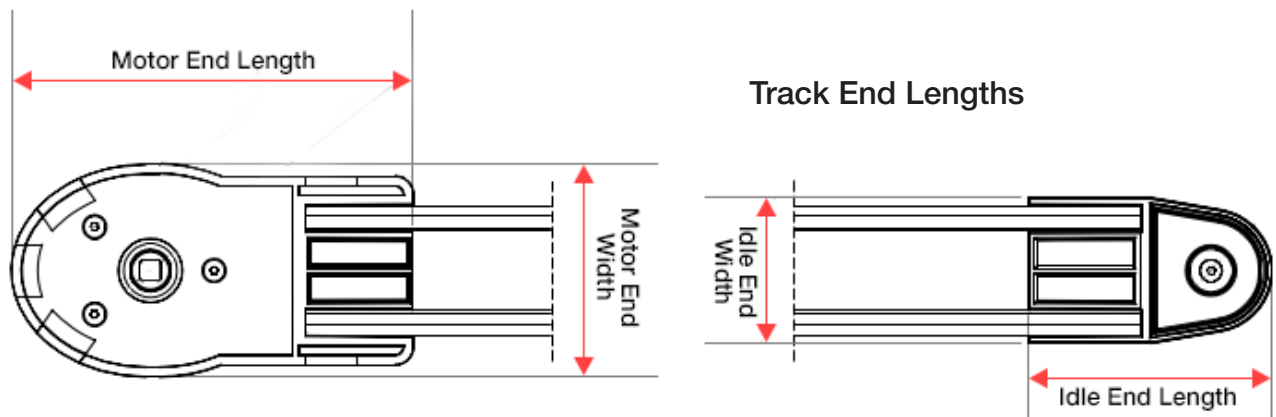

## DIMENSIONS

	MINIMUM	MAXIMUM	
LENGTH	1 ft	36 ft	Spec to nearest 1/8"
WEIGHT	0 lbs/ft	4 lbs/ft	

POWER TYPE		LIFE EXPECTANCY
ALKALINE	6 or 8 D Cell	3 years
RECHARGEABLE	7.4V Li-Ion or 11.1V Li-Ion	9 months
LOW VOLTAGE	9V Wall Plug or 12V Wall Plug	∞
HARDWIRED	Dead Weight Pendant or Pendantless	∞