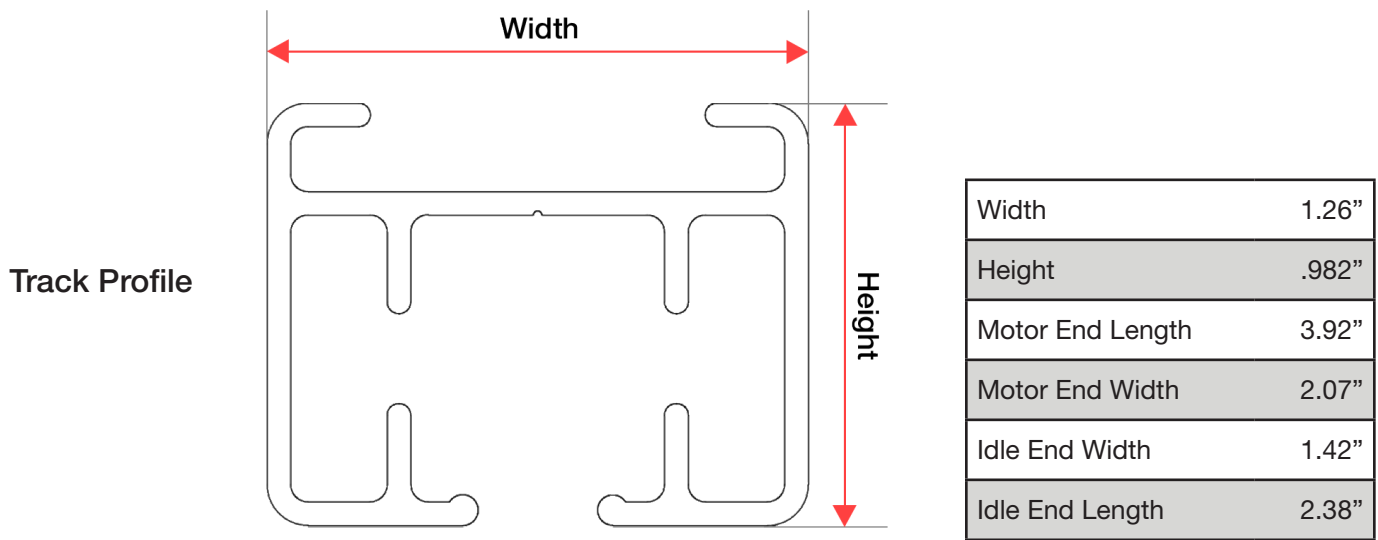

## DIMENSIONS

	MINIMUM	MAXIMUM	
LENGTH	1 ft	36 ft	Spec to nearest 1/8"
WEIGHT	0 lbs/ft	4 lbs/ft	

POWER TYPE		LIFE EXPECTANCY
ALKALINE	6 or 8 D Cell	3 years
RECHARGEABLE	7.4V Li-Ion or 11.1V Li-Ion	9 months
LOW VOLTAGE	9V Wall Plug or 12V Wall Plug	∞
HARDWIRED	Dead Weight Pendant or Pendantless	∞