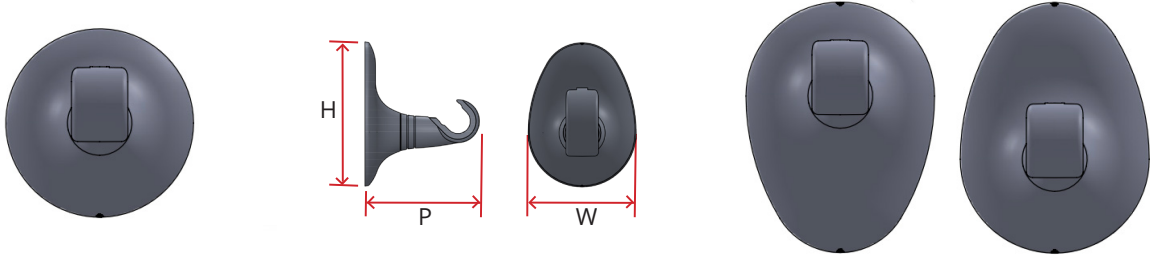

Brackets

Revolve by Current Luxury offers brackets in two base shapes: Round and Teardrop, and a variety of projections. The teardrop brackets can be installed in either orientation based on the desired look of the install.