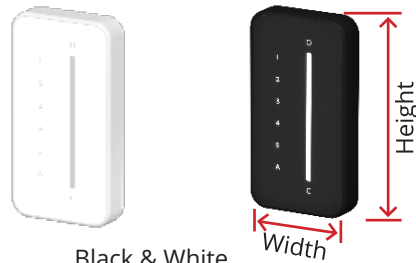

### OPTIONS & DIMENSIONS

Desktop:

Weighted with a Non-Skid Bottom

Multi-Channel & Dual Drapery

Black & White

Height	2.8"
Width	4.5"
Depth	2.2"
Weight	1.26 lbs

Wall Mount Horizontal:

Magnetic or Fixed Wall Mounts

Multi-Channel & Dual Drapery

Black & White

Height	2.5"
Width	4.5"
Depth	0.7"
Weight	0.17 lbs

Wall Mount Vertical:

Magnetic or Fixed Wall Mounts

Multi-Channel

Black & White

Height	4.5"
Width	2.5"
Depth	0.7"
Weight	0.17 lbs