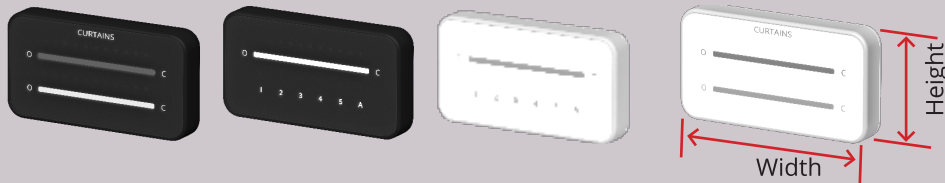

### OPTIONS & DIMENSIONS

Desktop:

Weighted with a Non-Skid Bottom

Multi-Channel & Dual Drapery

Black & White

Height	2.8"
Width	4.5"
Depth	2.2"
Weight	1.26 lbs

Wall Mount Horizontal:

Magnetic or Fixed Wall Mounts

Multi-Channel & Dual Drapery

Black & White

Height	2.5"
Width	4.5"
Depth	0.7"
Weight	0.17 lbs

Wall Mount Vertical:

Magnetic or Fixed Wall Mounts

Multi-Channel

Black & White

Height	4.5"
Width	2.5"
Depth	0.7"
Weight	0.17 lbs

### FEATURES

Installation Magnetic or Fixed Wall Plate or Desktop Options

Intuitive Control By gliding a finger or simply touching the slider, choose how open or closed you want the curtain.

Interchangeability Control board housed for easy interchangeability between remote backs if desired.