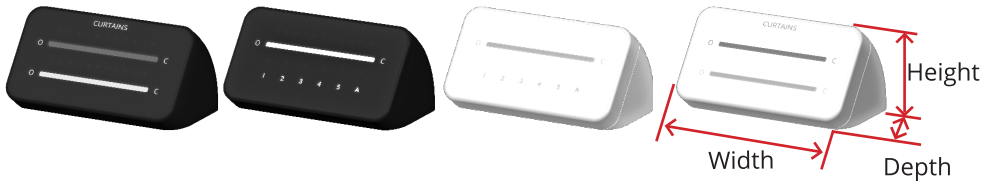

### OPTIONS & DIMENSIONS

Desktop:

Weighted with a Non-Skid Bottom

Multi-Channel & Dual Drapery

Black & White

Height	2.8"
Width	4.5"
Depth	2.2"
Weight	1.26 lbs

Wall Mount Horizontal:

Magnetic or Fixed Wall Mounts

Multi-Channel & Dual Drapery

Black & White

Height	2.5"
Width	4.5"
Depth	0.7"
Weight	0.17 lbs

Wall Mount Vertical:

Magnetic or Fixed Wall Mounts

Multi-Channel

Black & White

Height	4.5"
Width	2.5"
Depth	0.7"
Weight	0.17 lbs

### FEATURES

Installation Magnetic or Fixed Wall Plate or Desktop Options

Intuitive Control By gliding a finger or simply touching the slider, choose how open or closed you want the curtain.

Interchangeability Control board housed for easy interchangeability between remote backs if desired.