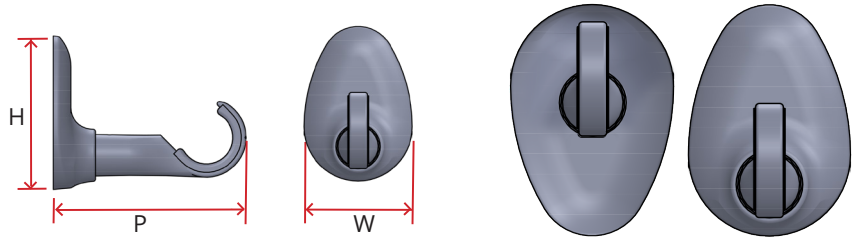

Brackets for Manual Rods

Revolve by Current Luxury offers brackets in two base shapes: Round and Teardrop, and a variety of projections. The teardrop brackets can be installed in either orientation based on the desired look of the install.

DIMENSIONS

1.125" MANUAL ROD

Width	2.28"
Height	3.25"
Projection	4.09"

Width	2.28"
Height	3.25"
Projection	6.34"

Width	2.28"
Height	3.25"
Projection	7.84"

DUAL ROD	
Width	2.28"
Height	3.25"
Projection	7.84"

1.50" MANUAL ROD

Width	2.28"
Height	3.25"
Projection	4.30"

Width	2.28"
Height	3.25"
Projection	6.55"

2.0" MANUAL ROD

Width	2.28"
Height	3.25"
Projection	4.56"

DUAL ROD	
Width	2.28"
Height	3.25"
Projection	6.81"