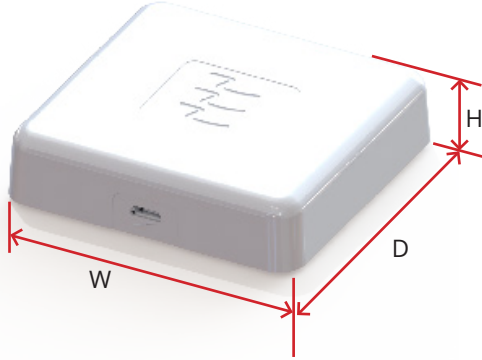

Dimensions & Weight

Height	0.65"
Width	2.8"
Depth	2.7"
Weight	0.26 lbs

Communication Protocol

Zigbee 802.15.4 Expected Range: 50ft

Power

5v Wall Plug with Micro USB

Features

- Max Devices: Can support up to 100 devices
- Compliance: FCC | IC | CE | KCC | SRRC
- Installation: Can be tabletop or wall mounted using built-in eyelets. Place at least 2' from floor level.
- Compatibility: MyCurtains App (iOS and Android) | Amazon Alexa | Google Home | Other
- Third party systems: Not necessary if connecting to third party Zigbee networks (ex: Control4, Amazon Echo Plus).

Indicators

- LEDs Three LEDs are located on the back of the bridge to indicate mode.
- Solid Blue: Bluetooth Enabled
 - Flashing Blue: Join Mode
 - Solid Green: Connected to Server
 - Flashing Green: Command Received
 - Solid Red: No Internet
 - Flashing Red: Not Registered/Error