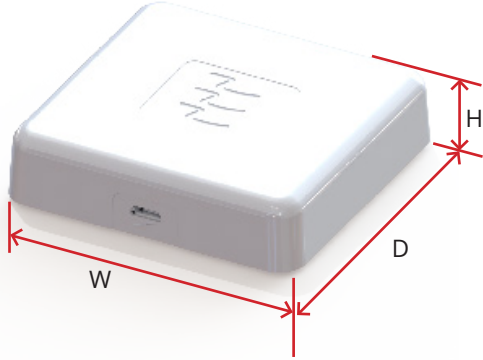

Bridge

The Current Luxury bridge allows Zigbee devices to be controlled through iOS and Android phone apps, and provides a means to integrate into existing Zigbee automation ecosystems and control platforms.

Dimensions & Weight

Height	0.65"
Width	2.8"
Depth	2.7"
Weight	0.26 lbs

Communication Protocol

Zigbee 802.15.4 Expected Range: 50ft

Power

5v Wall Plug with Micro USB

Features

Max Devices Can support up to 100 devices

Compliance FCC | IC | CE | KCC | SRRC

Installation Can be tabletop or wall mounted using built-in eyelets. Place at least 2' from floor level.

Compatibility MyCurtains App (iOS and Android) | Amazon Alexa | Google Home | Other

Third party systems Not necessary if connecting to third party Zigbee networks (ex: Control4, Amazon Echo Plus).

Indicators

LEDs Three LEDs are located on the back of the bridge to indicate mode.

- Solid Blue Bluetooth Enabled
- Flashing Blue Join Mode
- Solid Green Connected to Server
- Flashing Green Command Received
- Solid Red No Internet
- Flashing Red Not Registered/Error