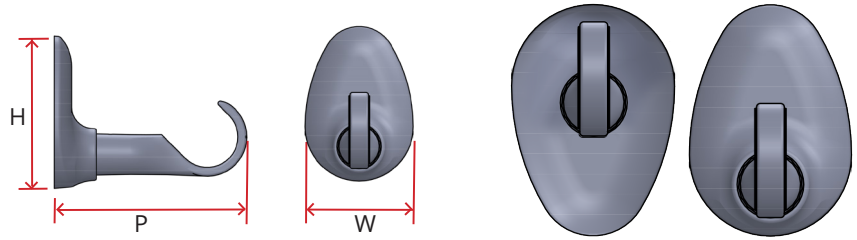

## Center Brackets

Revolve by Current Luxury offers brackets in two base shapes: Round and Teardrop, and a variety of projections. The teardrop brackets can be installed in either orientation based on the desired look of the install.

## DIMENSIONS

### 1.125" MANUAL ROD

Width	2.28"
Height	3.25"
Projection	4.09"

Width	2.28"
Height	3.25"
Projection	6.34"

Width	2.28"
Height	3.25"
Projection	7.84"

DUAL ROD	
Width	2.28"
Height	3.25"
Projection	7.84"

### 1.50" MANUAL ROD

Width	2.28"
Height	3.25"
Projection	4.30"

Width	2.28"
Height	3.25"
Projection	6.55"