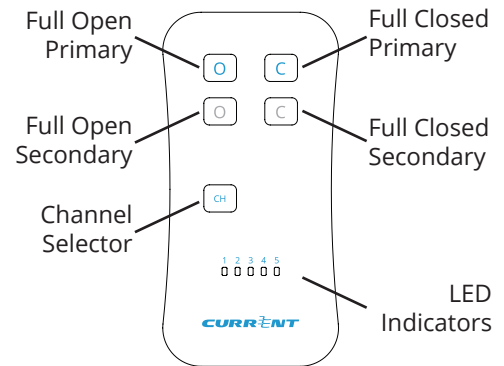

Handheld Remote

The ergonomic handheld remote for the Revolve rod allows for precise control over both single and dual rod draperies. Customization of control is encouraged, as this remote comes with five individual channels and one "all-channel". The remote is shipped with an adhesive backed magnetic wall plate and brad nails, making installation easy-no matter where the customer wants the unit installed.

DIMENSIONS & WEIGHT

Height	3.3"
Ends Width	1.6"
Middle Width	1.4"
Depth	0.5"
Weight	0.1 lbs

Using the Remote Control-Single Drapery

Magnetic Mounting Plate

Height	2.6"
Width	1.0"
Depth	0.04"

Using the Remote Control-Dual Drapery

FEATURES

Mounting plate	Designed to nest behind remote Adhesive or brad nail installation options.
Multi-Channel	5 channels and an All Channel with LED feedback.
Variable use	Controls both single and dual drapery for full and partial opening and closing.
Full Control	Remote can send the curtain to full or intermediate positions via press and hold or release.
Ergonomic	Designed to fit in the human hand naturally.