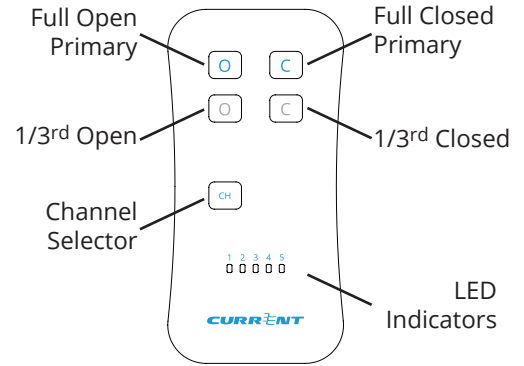

Handheld Remote

The ergonomic handheld remote for the Revolve rod allows for precise control over both single and dual rod draperies. Customization of control is encouraged, as this remote comes with five individual channels and one "all-channel". The remote is shipped with an adhesive backed magnetic wall plate and brad nails, making installation easy-no matter where the customer wants the unit installed.

DIMENSIONS & WEIGHT

Height	3.3"
Ends Width	1.6"
Middle Width	1.4"
Depth	0.5"
Weight	0.1 lbs

Using the Remote Control-Single Drapery

Magnetic Mounting Plate

Height	2.6"
Width	1.0"
Depth	0.04"

Using the Remote Control-Dual Drapery

FEATURES

Mounting plate	Designed to nest behind remote Adhesive or brad nail installation options.
Multi-Channel	5 channels and an All Channel with LED feedback.
Variable use	Controls both single and dual drapery for full and partial opening and closing.
Full Control	Remote can send the curtain to full or intermediate positions via press and hold or release.
Ergonomic	Designed to fit in the human hand naturally.