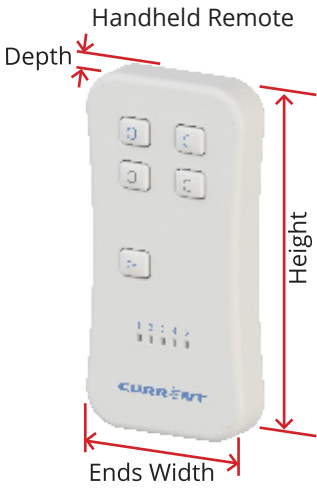

Handheld Remote

The ergonomic handheld remote for the Revolve rod allows for precise control over both single and dual rod draperies. Customization of control is encouraged, as this remote comes with five individual channels and one "all-channel". The remote is shipped with an adhesive backed magnetic wall plate and brad nails, making installation easy-no matter where the customer wants the unit installed.

DIMENSIONS & WEIGHT

Height	3.3"
Ends Width	1.6"
Middle Width	1.4"
Depth	0.5"
Weight	0.1 lbs

Using the Remote Control-Single Drapery

Magnetic Mounting Plate

Height	2.6"
Width	1.0"
Depth	0.04"

Using the Remote Control-Dual Drapery

FEATURES

Mounting plate	Designed to nest behind remote Adhesive or brad nail installation options.
Multi-Channel	5 channels and an All Channel with LED feedback.
Variable use	Controls both single and dual drapery for full and partial opening and closing.
Full Control	Remote can send the curtain to full or intermediate positions via press and hold or release.
Ergonomic	Designed to fit in the human hand naturally.