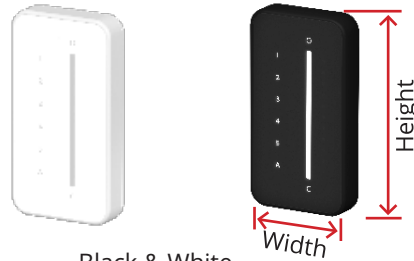

OPTIONS & DIMENSIONS

Desktop:

Weighted with a Non-Skid Bottom

Multi-Channel & Dual Drapery

Black & White

Height	2.8"
Width	4.5"
Depth	2.2"
Weight	1.26 lbs

Wall Mount Horizontal or Handheld:

Magnetic or Fixed Wall Mounts

Multi-Channel & Dual Drapery

Black & White

Height	2.5"
Width	4.5"
Depth	0.7"
Weight	0.17 lbs

Wall Mount Vertical or Handheld:

Magnetic or Fixed Wall Mounts

Multi-Channel

Black & White

Height	4.5"
Width	2.5"
Depth	0.7"
Weight	0.17 lbs

COMMUNICATION PROTOCOL

Zigbee	802.15.4	Expected Range: 50 ft
FM	434.625 MHz 2FSK	Expected Range: 50 ft

POWER

Battery powered CR2450 | 3 year life expectancy

FEATURES

Installation Magnetic or Fixed Wall Plate or Desktop Options