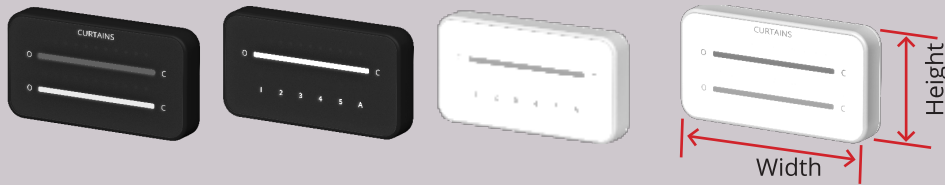

OPTIONS & DIMENSIONS

Desktop:

Weighted with a Non-Skid Bottom

Multi-Channel & Dual Drapery

Black & White

Height	2.8"
Width	4.5"
Depth	2.2"
Weight	1.26 lbs

Wall Mount Horizontal or Handheld:

Magnetic or Fixed Wall Mounts

Multi-Channel & Dual Drapery

Black & White

Height	2.5"
Width	4.5"
Depth	0.7"
Weight	0.17 lbs

Wall Mount Vertical or Handheld:

Magnetic or Fixed Wall Mounts

Multi-Channel

Black & White

Height	4.5"
Width	2.5"
Depth	0.7"
Weight	0.17 lbs