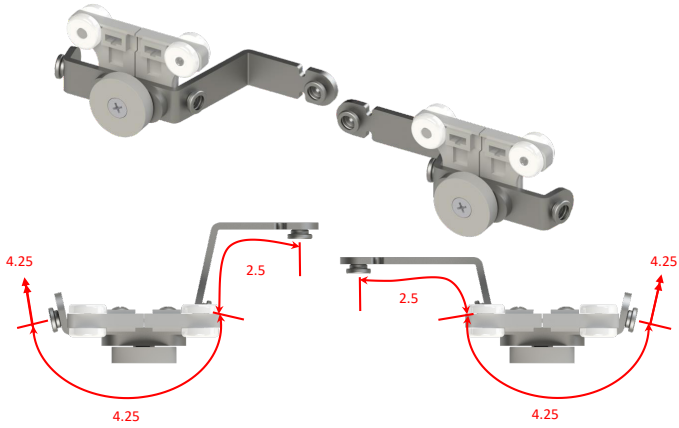

## Ripplefold Carrier Arms

Current Luxury has developed a large offering of carrier arms to meet the design needs of any customer. In addition to standard, traditional shapes, SilenTrac is compatible with proprietary carrier arms designed to enhance the overall appearance of the curtain.

### DIMENSIONS

CONTINUOUS RIPPLEFOLD CENTER DRAW

TRADITIONAL RIPPLEFOLD CENTER DRAW

TRADITIONAL RIPPLEFOLD SIDE DRAW

WRAP AROUND RIPPLEFOLD SIDE DRAW

### CONFIGURATIONS

Shown from below track

CONTINUOUS RIPPLE OVERLAP

TRADITIONAL RIPPLE OVERLAP

WRAP AROUND ONE WAY

TRADITIONAL ONE WAY