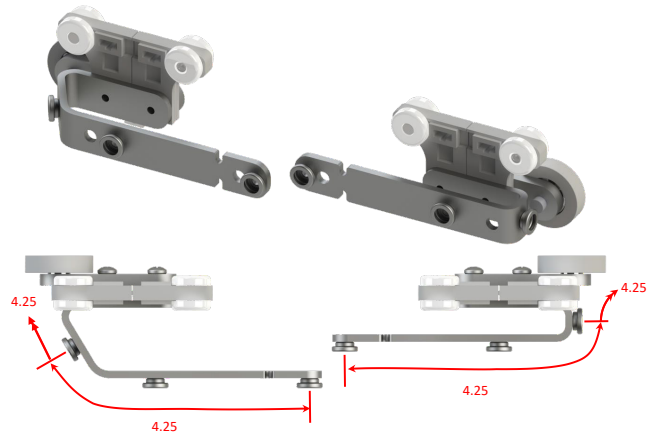

## Ripplefold Carrier Arms

Current Luxury has developed a large offering of carrier arms to meet the design needs of any customer. In addition to standard, traditional shapes, SilenTrac is compatible with proprietary carrier arms designed to enhance the overall appearance of the curtain.

### DIMENSIONS

CONTINUOUS RIPPLEFOLD CENTER DRAW

TRADITIONAL RIPPLEFOLD CENTER DRAW

TRADITIONAL RIPPLEFOLD SIDE DRAW

WRAP AROUND RIPPLEFOLD SIDE DRAW

### CONFIGURATIONS

Shown from below track

CONTINUOUS RIPPLE OVERLAP

TRADITIONAL RIPPLE OVERLAP

WRAP AROUND ONE WAY

TRADITIONAL ONE WAY