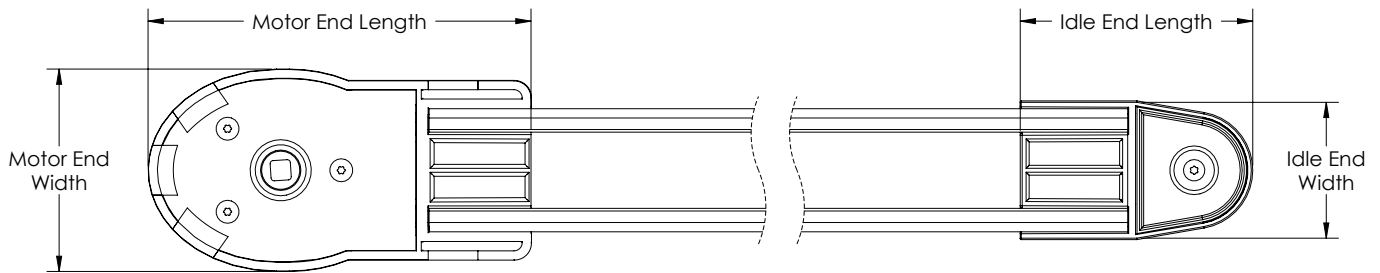

Width	1.26"
Height	0.985"
Motor End Length	3.92"
Motor End Width	2.07"
Motor End Height	1.37"
Idle End Length	2.38"
Idle End Width	1.42"
Idle End Height	1.10"

Track Dimensions, Shown from Below

Track Dimensions, Shown from Front

	MINIMUM	MAXIMUM	
Length	1 ft	36 ft	Spec to nearest 1/16"
Weight	0 lbs/ft	4 lb/ft	

POWER TYPE		LIFE EXPECTANCY
Alkaline	6 D Cell or 8 D Cell	3 years
Rechargeable	7.4V Li-Ion or 11.1V Li-Ion	9 months
Low Voltage	9V Wall Plug or 12V Wall Plug	∞
Hardwired	Dead Weight Pendant or Pendantless	∞