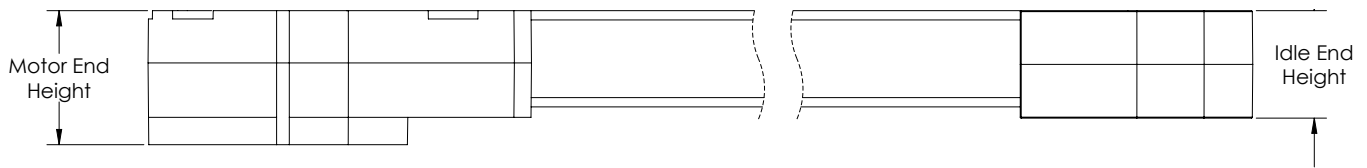

Width	1.26"
Height	0.985"
Motor End Length	3.92"
Motor End Width	2.07"
Motor End Height	1.37"
Idle End Length	2.38"
Idle End Width	1.42"
Idle End Height	1.10"

Track Dimensions, Shown from Below

Track Dimensions, Shown from Front

	MINIMUM	MAXIMUM	
Length	1 ft	36 ft	Spec to nearest 1/16"
Weight	0 lbs/ft	4 lb/ft	

POWER TYPE		LIFE EXPECTANCY
Alkaline	6 D Cell or 8 D Cell	3 years
Rechargeable	7.4V Li-Ion or 11.1V Li-Ion	9 months
Low Voltage	9V Wall Plug or 12V Wall Plug	∞
Hardwired	Dead Weight Pendant or Pendantless	∞