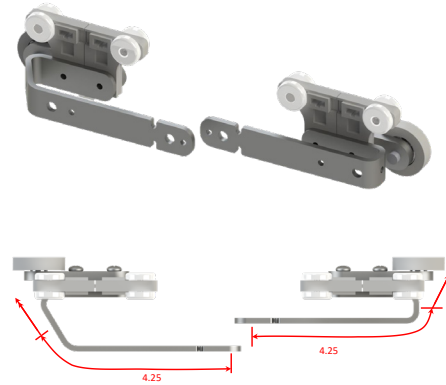

Pinch Pleat Carrier Arms

Current Luxury has developed a large offering of carrier arms to meet the design needs of any customer. In addition to standard, traditional shapes, the SilenTrac is compatible with proprietary carrier arms designed to enhance the overall appearance of the curtain.

SLIM PINCH PLEAT CENTER DRAW

TRADITIONAL PINCH PLEAT CENTER DRAW

SLIM PINCH PLEAT SIDE DRAW

TRADITIONAL PINCH PLEAT SIDE DRAW

WRAP AROUND SIDE DRAW

Shown from below track

SLIM PINCH PLEAT

TRADITIONAL PINCH PLEAT CENTER DRAW

SLIM PINCH PLEAT

TRADITIONAL PINCH PLEAT SIDE DRAW

WRAP AROUND PINCH PLEAT SIDE DRAW