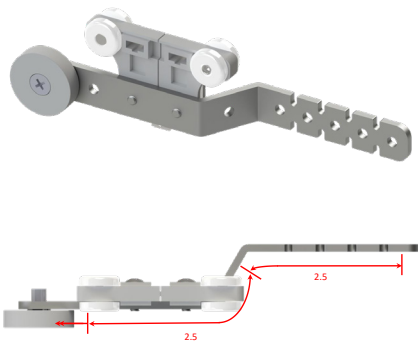

Pinch Pleat Carrier Arms

Current Luxury has developed a large offering of carrier arms to meet the design needs of any customer. In addition to standard, traditional shapes, the SilenTrac is compatible with proprietary carrier arms designed to enhance the overall appearance of the curtain.

SLIM PINCH PLEAT CENTER DRAW

TRADITIONAL PINCH PLEAT CENTER DRAW

SLIM PINCH PLEAT SIDE DRAW

TRADITIONAL PINCH PLEAT SIDE DRAW

WRAP AROUND SIDE DRAW

Shown from below track

SLIM PINCH PLEAT

TRADITIONAL PINCH PLEAT CENTER DRAW

SLIM PINCH PLEAT

TRADITIONAL PINCH PLEAT SIDE DRAW

WRAP AROUND PINCH PLEAT SIDE DRAW