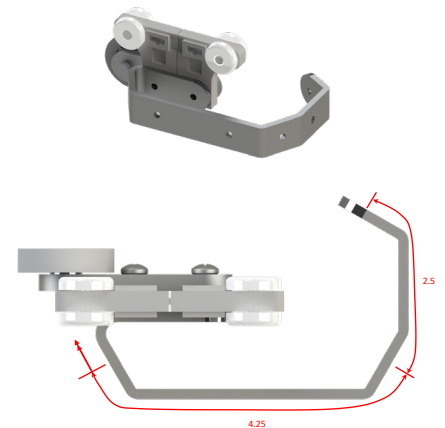

Pinch Pleat Carrier Arms

Current Luxury has developed a large offering of carrier arms to meet the design needs of any customer. In addition to standard, traditional shapes, the SilenTrac is compatible with proprietary carrier arms designed to enhance the overall appearance of the curtain.

SLIM PINCH PLEAT CENTER DRAW

TRADITIONAL PINCH PLEAT CENTER DRAW

SLIM PINCH PLEAT SIDE DRAW

TRADITIONAL PINCH PLEAT SIDE DRAW

WRAP AROUND SIDE DRAW

Shown from below track

SLIM PINCH PLEAT

TRADITIONAL PINCH PLEAT CENTER DRAW

SLIM PINCH PLEAT

TRADITIONAL PINCH PLEAT SIDE DRAW

WRAP AROUND PINCH PLEAT SIDE DRAW