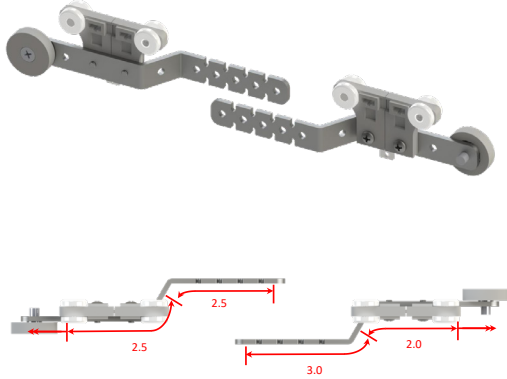

Pinch Pleat Carrier Arms

Current Luxury has developed a large offering of carrier arms to meet the design needs of any customer. In addition to standard, traditional shapes, the SilenTrac is compatible with proprietary carrier arms designed to enhance the overall appearance of the curtain.

SLIM PINCH PLEAT CENTER DRAW

TRADITIONAL PINCH PLEAT CENTER DRAW

SLIM PINCH PLEAT SIDE DRAW

TRADITIONAL PINCH PLEAT SIDE DRAW

WRAP AROUND SIDE DRAW

Shown from below track

SLIM PINCH PLEAT

TRADITIONAL PINCH PLEAT CENTER DRAW

SLIM PINCH PLEAT

TRADITIONAL PINCH PLEAT SIDE DRAW

WRAP AROUND PINCH PLEAT SIDE DRAW