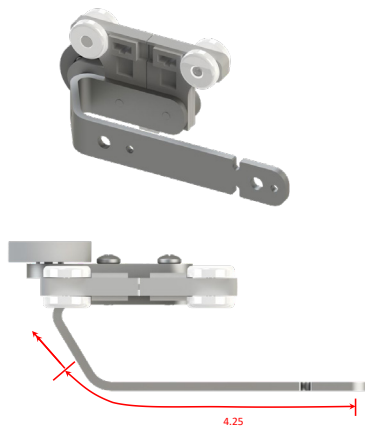

Pinch Pleat Carrier Arms

Current Luxury has developed a large offering of carrier arms to meet the design needs of any customer. In addition to standard, traditional shapes, the SilenTrac is compatible with proprietary carrier arms designed to enhance the overall appearance of the curtain.

SLIM PINCH PLEAT CENTER DRAW

TRADITIONAL PINCH PLEAT CENTER DRAW

SLIM PINCH PLEAT SIDE DRAW

TRADITIONAL PINCH PLEAT SIDE DRAW

WRAP AROUND SIDE DRAW

Shown from below track

SLIM PINCH PLEAT

TRADITIONAL PINCH PLEAT CENTER DRAW

SLIM PINCH PLEAT

TRADITIONAL PINCH PLEAT SIDE DRAW

WRAP AROUND PINCH PLEAT SIDE DRAW