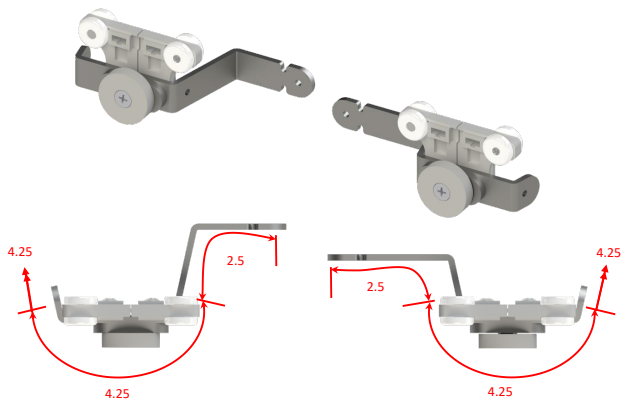

Pin Ripple Carrier Arms

Current Luxury has developed a large offering of carrier arms to meet the design needs of any customer. Pin Ripple SilenTrac is compatible with proprietary carrier arms designed to enhance the overall appearance of the curtain.

DIMENSIONS

CONTINUOUS PIN RIPPLE CENTER DRAW

WRAP AROUND PIN RIPPLE SIDE DRAW

CONFIGURATIONS

Shown from below track

CONTINUOUS PIN RIPPLE

WRAP AROUND PIN RIPPLE SIDE DRAW

ABOUT PIN RIPPLE

Pin Ripple achieves a 'ripplefold' aesthetic using standard drapery pins on a flat panel curtain. Carriers are available in standard string spacings of 2.125" (100%) and 2.875" (60%), but fullness can be customized based on the pin spacing