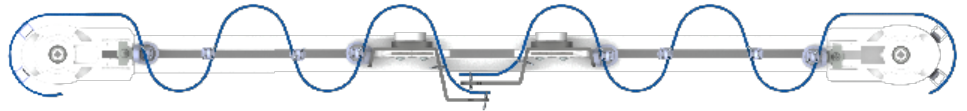

Pin Ripple Carrier Arms

Current Luxury has developed a large offering of carrier arms to meet the design needs of any customer. Pin Ripple SilenTrac is compatible with proprietary carrier arms designed to enhance the overall appearance of the curtain.

DIMENSIONS

CONTINUOUS PIN RIPPLE CENTER DRAW

WRAP AROUND PIN RIPPLE SIDE DRAW

CONFIGURATIONS

Shown from below track

CONTINUOUS PIN RIPPLE

WRAP AROUND PIN RIPPLE SIDE DRAW

ABOUT PIN RIPPLE

Pin Ripple achieves a 'ripplefold' aesthetic using standard drapery pins on a flat panel curtain. Carriers are available in standard string spacings of 2.125" (100%) and 2.875" (60%), but fullness can be customized based on the pin spacing