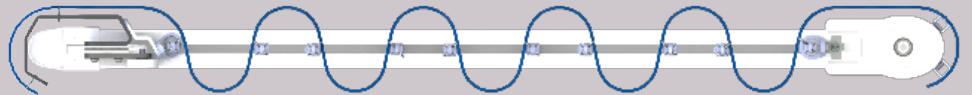

DIMENSIONS

CONTINUOUS PIN RIPPLE CENTER DRAW

WRAP AROUND PIN RIPPLE SIDE DRAW

CONFIGURATIONS

Shown from below track

CONTINUOUS PIN RIPPLE

WRAP AROUND PIN RIPPLE SIDE DRAW

ABOUT PIN RIPPLE

Pin Ripple achieves a 'ripplefold' aesthetic using standard drapery pins on a flat panel curtain. Carriers are available in standard string spacings of 2.125" (100%) and 2.875" (60%), but fullness can be customized based on the pin spacing