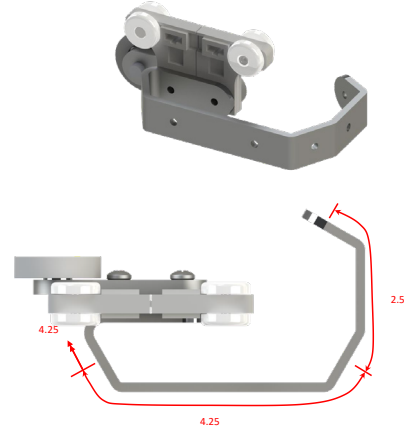

Pin Ripple Carrier Arms

Current Luxury has developed a large offering of carrier arms to meet the design needs of any customer. Pin Ripple SilenTrac is compatible with proprietary carrier arms designed to enhance the overall appearance of the curtain.

DIMENSIONS

CONTINUOUS PIN RIPPLE CENTER DRAW

WRAP AROUND PIN RIPPLE SIDE DRAW

CONFIGURATIONS

Shown from below track

CONTINUOUS PIN RIPPLE

WRAP AROUND PIN RIPPLE SIDE DRAW

ABOUT PIN RIPPLE

Pin Ripple achieves a 'ripplefold' aesthetic using standard drapery pins on a flat panel curtain. Carriers are available in standard string spacings of 2.125" (100%) and 2.875" (60%), but fullness can be customized based on the pin spacing